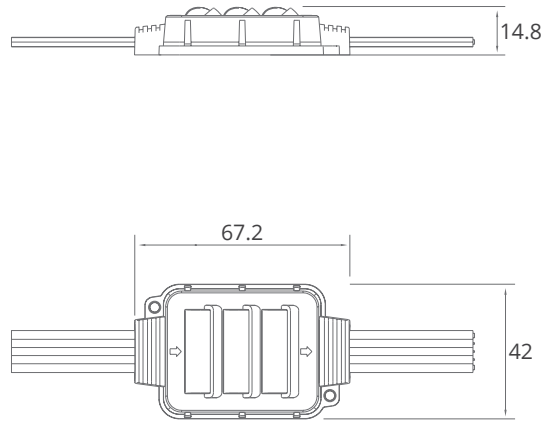

## SPECIFICATION

<b>MODEL</b>	COLOUR WAVE INSTA DOT 42SQ
<b>OPERATING VOLTAGE</b>	24V DC
<b>POWER CONSUMPTION</b>	2W
<b>LED TYPE</b>	SMD
<b>COLOUR RANGE</b>	2700K, 3000K, 4000K, 5000K, Tunable White, RGB, RGBW, RGBA
<b>PIXEL</b>	32 Dots Per Connection, Max spacing 2000mm
<b>SYSTEM EFFICIENCY</b>	55lm/W@3000K
<b>FWHM</b>	120°
<b>MATERIAL</b>	PC
<b>OPERATING TEMPERATURE</b>	-20°C ~ +55°C
<b>STORAGE TEMPERATURE</b>	-25°C ~ +60°C
<b>LIFE TIME</b>	50,000 hours/L70 at 25°C
<b>CONNECTION</b>	Quick-Plug
<b>DIMENSIONS</b>	φ 67.2(L)*42(W)*14.8(H)mm
<b>CABLE LENGTH</b>	300mm
<b>WATER PROOF</b>	IP66
<b>CONTROL</b>	DMX

**DIMENSIONS**

\*all units are in mm

**OPTIC SELECTION**

LED	Lumens	Watts	Efficacy
WHITE	111.02	2.00	55.51

CenterBeamLux	Illuminance at Distance
37.62 lx	0.8 m
9.40 lx	1.7 m
4.18 lx	2.5 m
2.35 lx	3.3 m
1.50 lx	4.2 m
1.04 lx	5.0 m